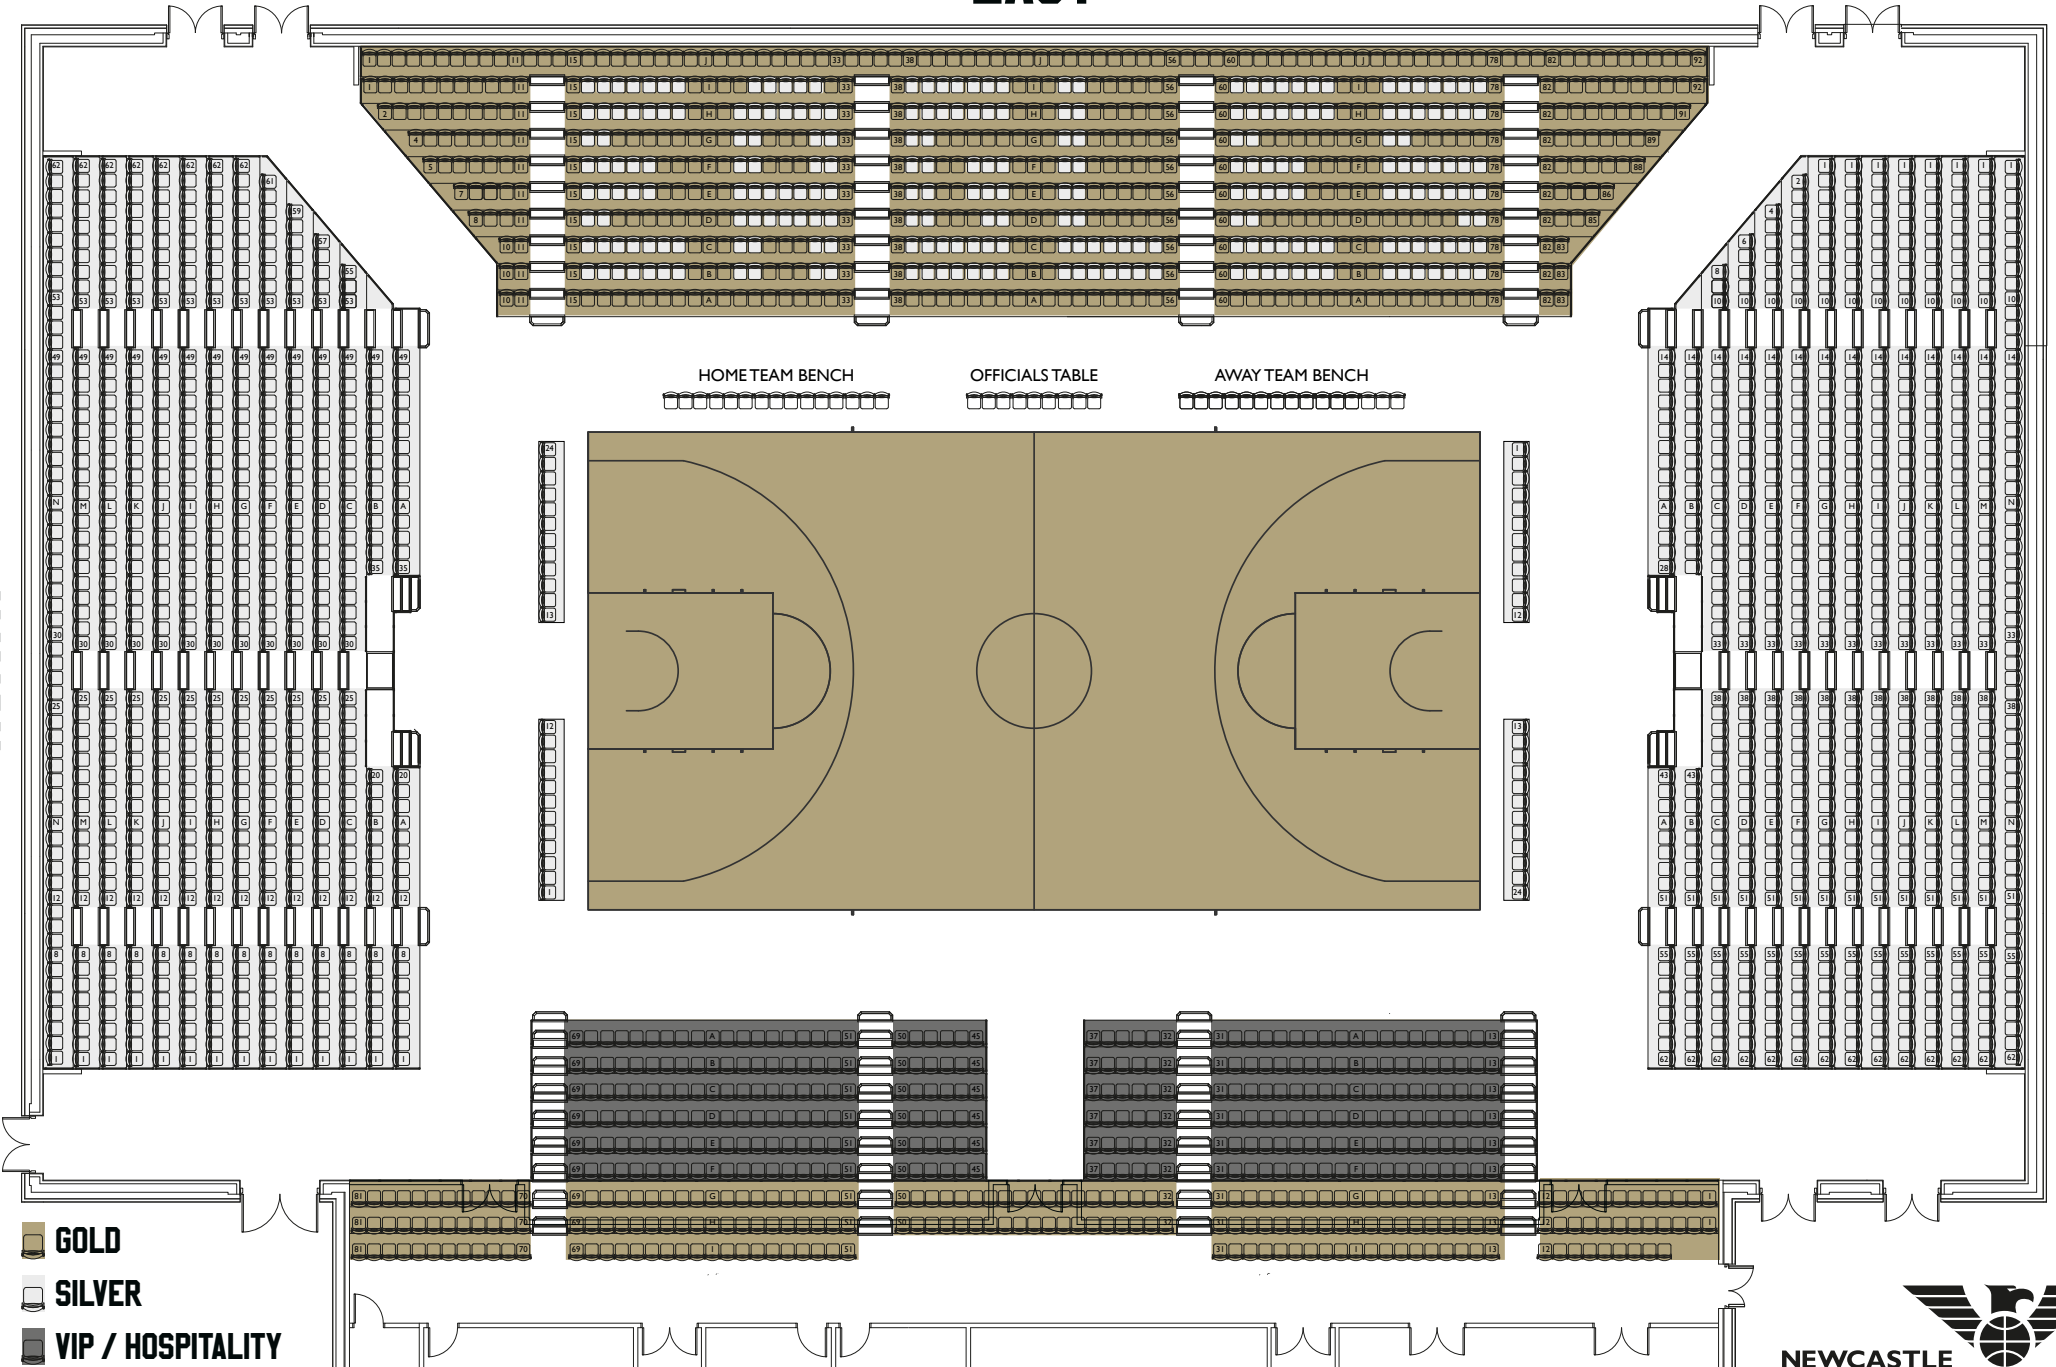

EAST

NORTH

SOUTH

WEST

- **GOLD**
- **SILVER**
- **VIP / HOSPITALITY**
  (ENQUIRE FOR DETAILS)